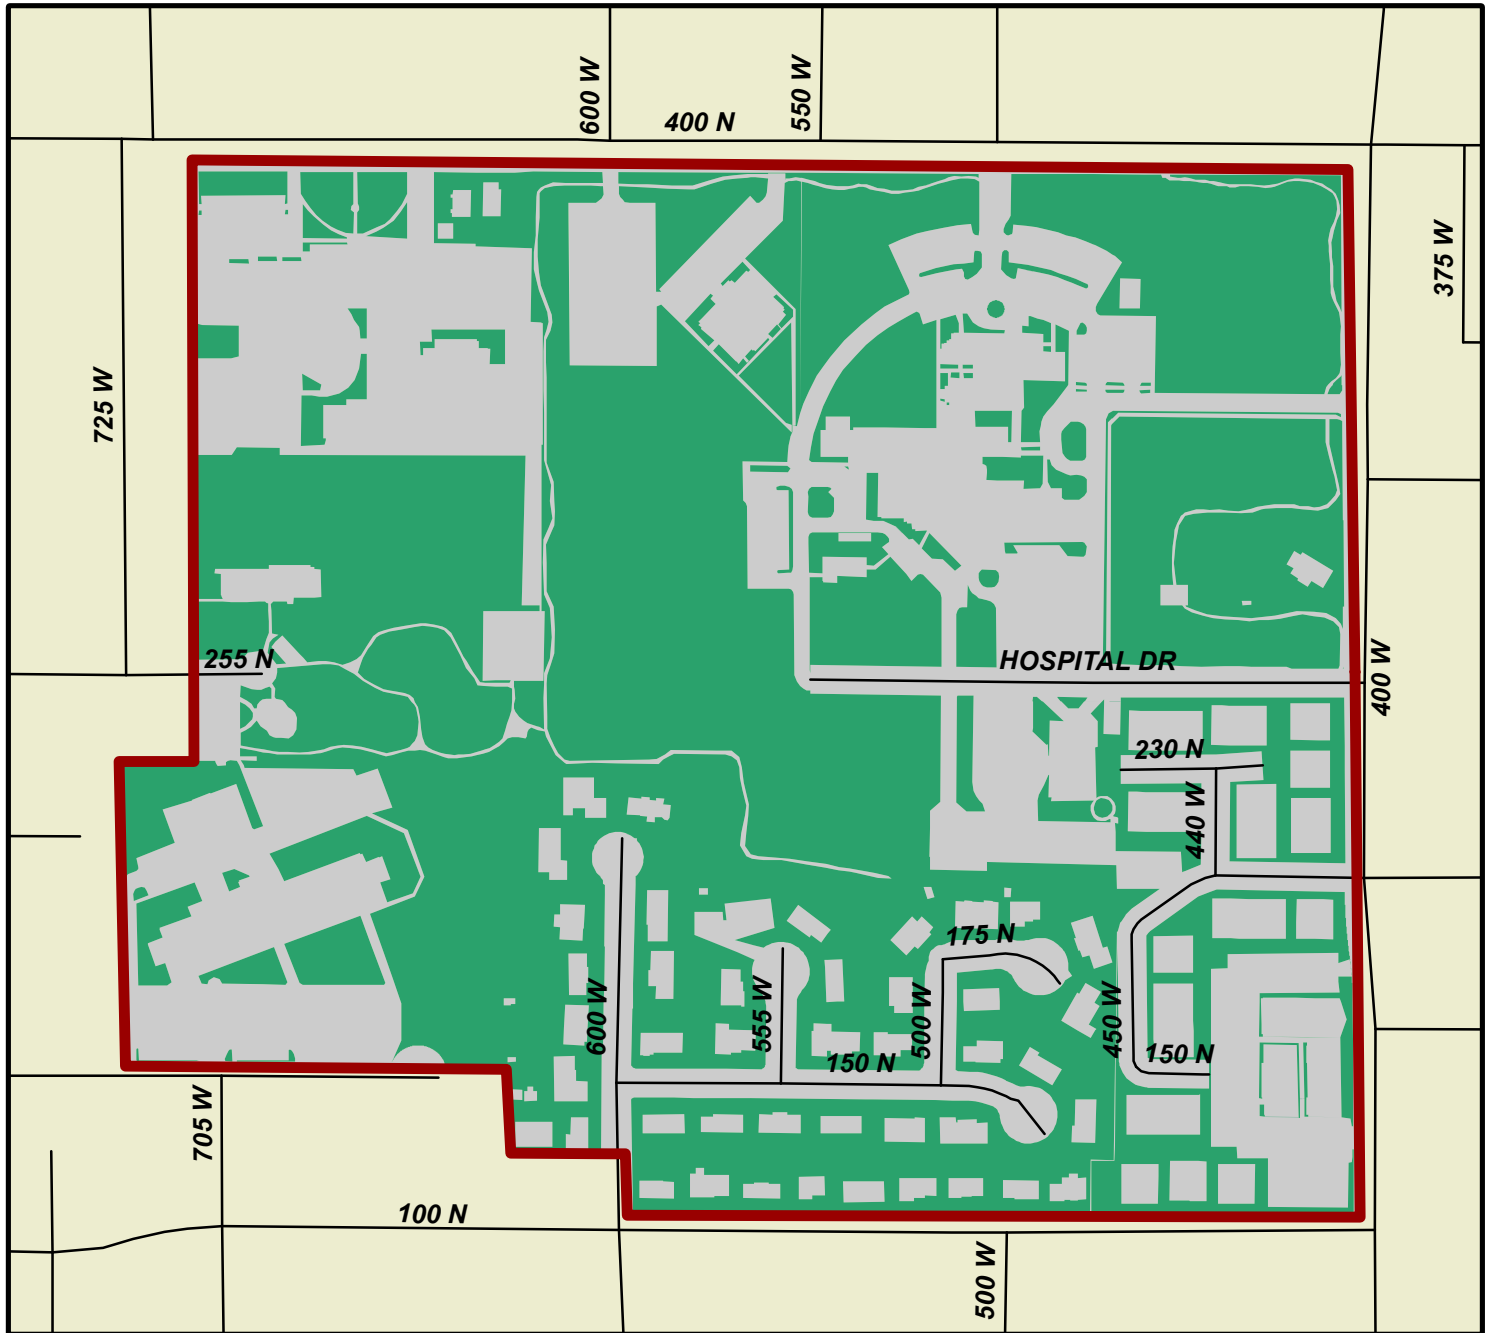

2010 Japanese Beetle Treatment Area - Orem UT

1 inch = 333 feet

- 2010 JB treatment area
- Treatable area
- Non-treatable area

Total acres	82
Total treatable acres	46
Total parcels	110